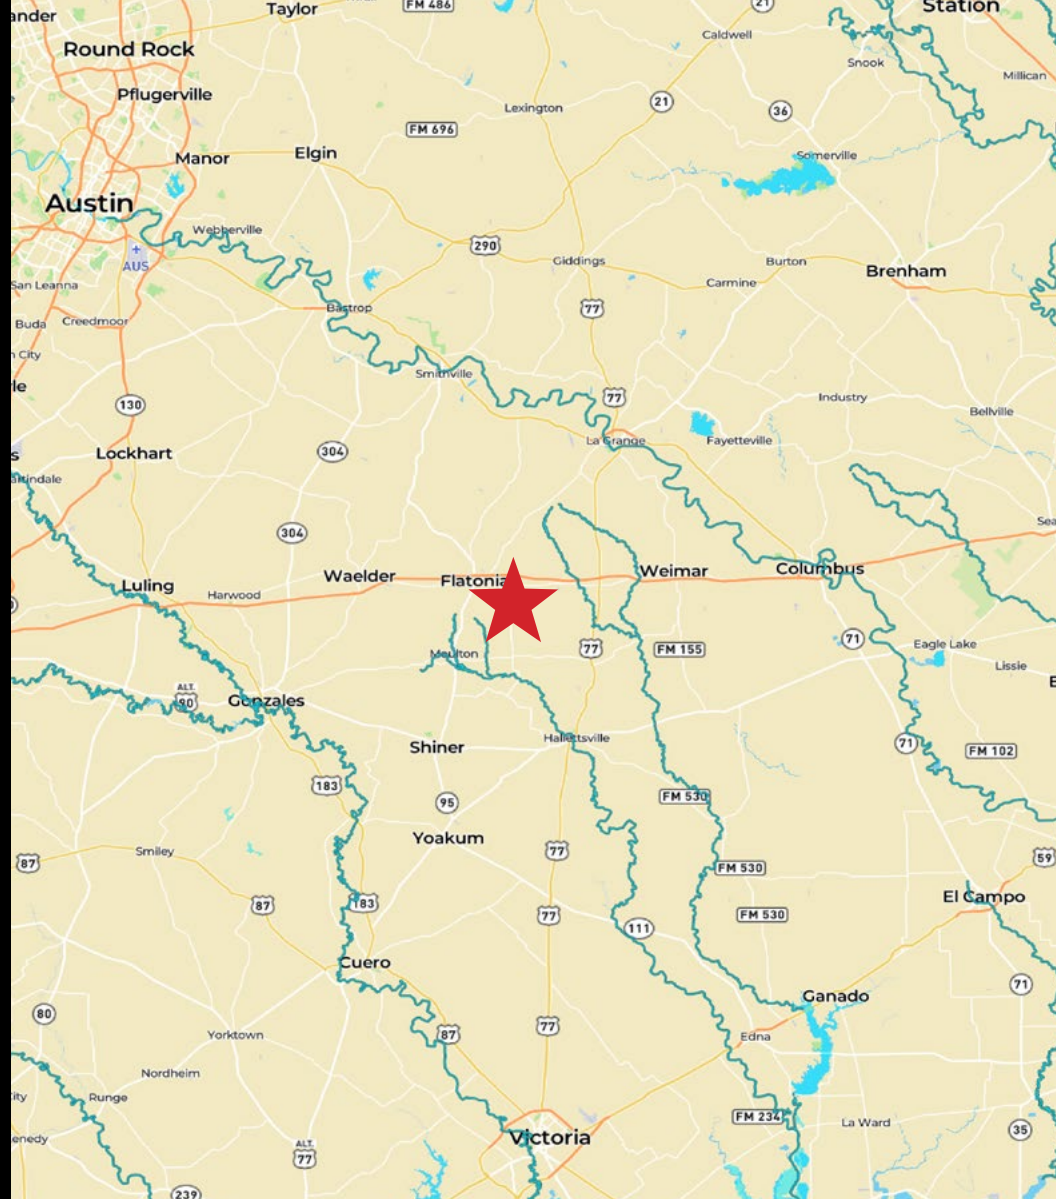

# Maly' Praha Ranch

26± Acres | Fayette County

**Erik Haugen**

**979.270.2113**

**EHaugen@texasranchsalesllc.com**

TexasRanchSales.com

- Flatonia, Texas
- Frontage on Klekar-Gin Rd & a private lane
- Rectangular-shaped raw land
- Mix of open meadows & mature trees
- 1,471± ft of wet-weather creek
- Ideal building sites
- Abundant wildlife
- Ag exempt